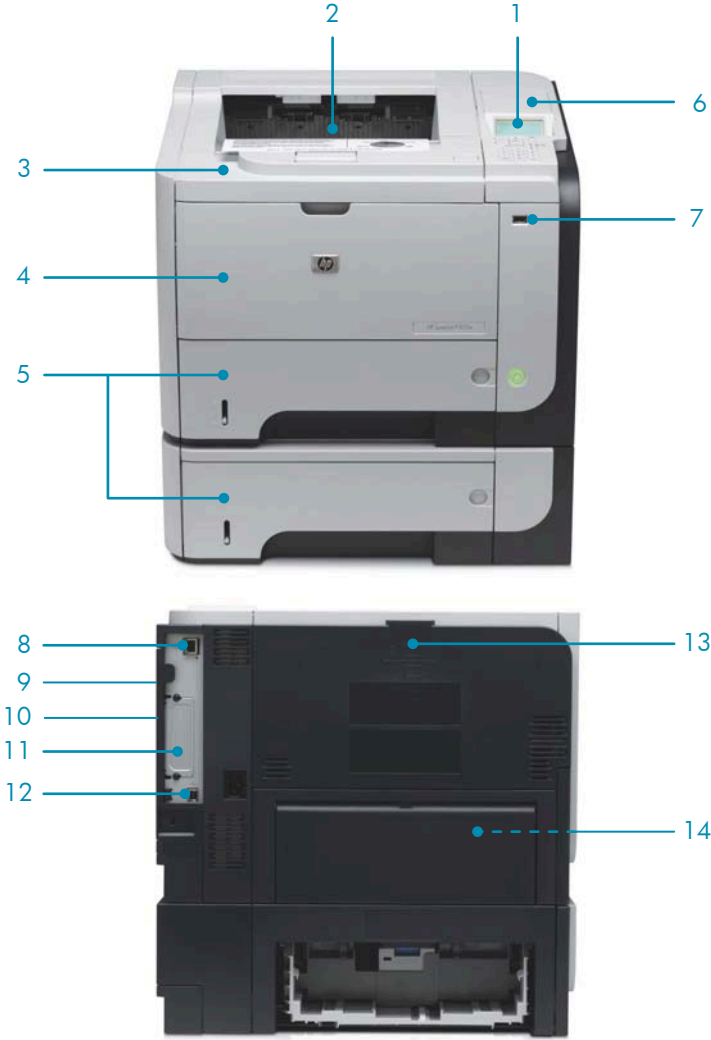

Flexibility to expand

Extend your printer's capabilities to meet your business needs with an open EIO slot and two internal accessory ports. Plus, add up to 512 MB memory.

Improve productivity with a maximum input capacity of up to 1,600 sheets.¹ Easily print on different types and sizes of media—including labels, envelopes, transparencies, and card stock—with adjustable paper trays. The printer supports letter and legal sizes from all trays. Choose the optional 500-sheet paper tray for added flexibility.³

³ Not included, please purchase separately.

HP LaserJet Enterprise P3015x Printer shown

- 1 Intuitive control panel with four-line LCD display, 10-number key pad, and **Show-Me-How** menu
- 2 250-sheet top output bin
- 3 One-door access to the easy-to-install print cartridge
- 4 100-sheet multipurpose tray handles a variety of special papers
- 5 Two 500-sheet input trays for a 1,100-sheet total input capacity
- 6 Hardware integration pocket for connecting optional HP and partner solutions
- 7 Host USB 2.0 port for walk-up USB printing⁴
- 8 HP Jetdirect 10/100/1000 Ethernet embedded print server
- 9 128 MB memory expandable to 640 MB, and a 540 MHz processor
- 10 Two internal accessory ports for connecting HP or partner solutions
- 11 One open EIO slot
- 12 Hi-Speed USB 2.0 port for direct connection to printer
- 13 100-sheet straight-through path supports special papers
- 14 Built-in automatic two-sided printing